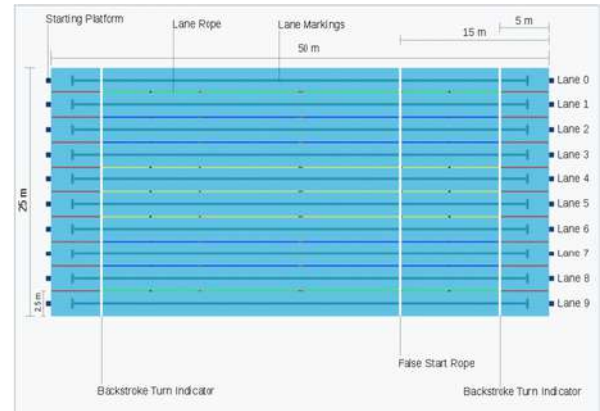

• OLYMPIC / TRAINING

An Olympic swimming pool is one that is designed to hold competitions such as those held at the Olympic Games. According to the International Swimming Federation an Olympic pool will always be 50 meters.