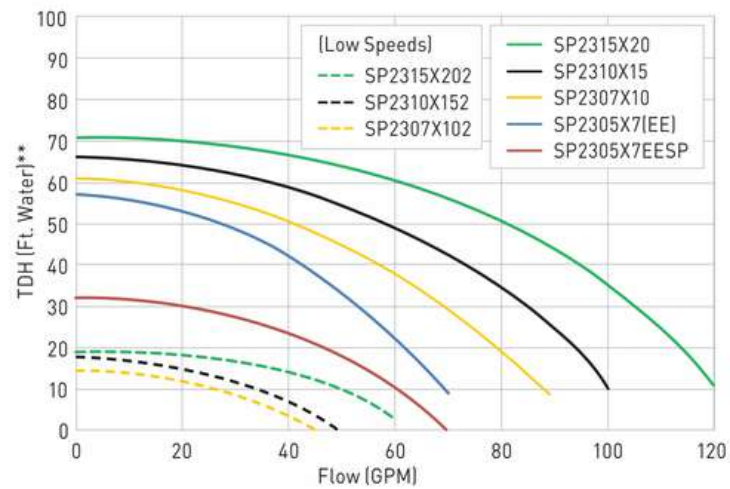

MAXFLO XL MEDIUM HEAD PUMPS