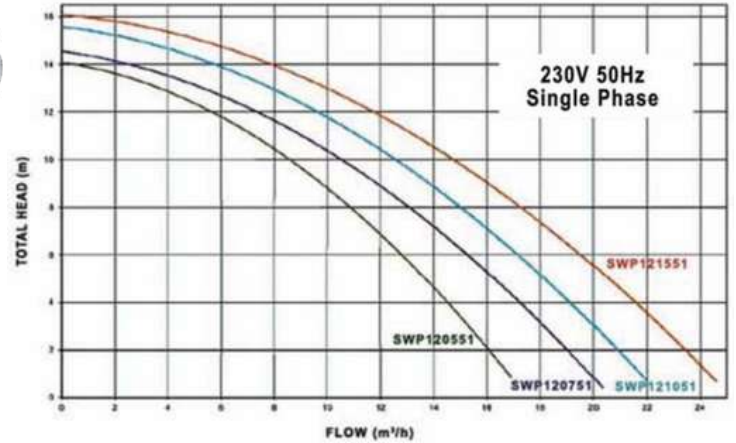

HAYWARD

SWIMPRO PUMP

SwimPro pumps is ideal for small pool application. It is small in size but not small on features and performance. The self priming pump features a silent running totally enclosed fan cooled moto as well as union connections and an easy to use cam-lock.

Model	Motor HP	TDH FT.	Flowrate GPM	Volts
SP3207X10XE	1.0	40	78	230
SP3210X15XE	1.5	40	110	230
SP3215X20XE	2.0	40	140	230

Model	Motor HP	TDH FT.	Flowrate GPM	Volts
SWP1205	0.5	30	47	230
SWP1207	0.75	30	57	230
SWP1210	1.0	30	66	230
SWP1215	1.5	30	75	230