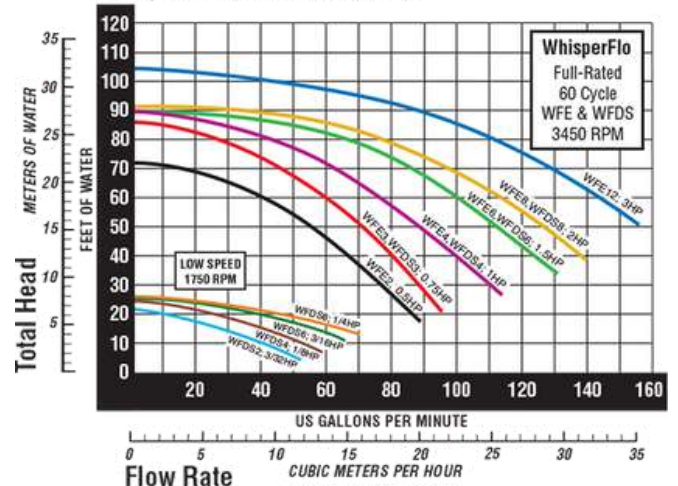

Pump Performance Curves

Product	Model	Motor HP	TDH (Ft.)	Flow Rate (GPM)	Voltage (Volts)	Full Load (Amps)	Curve Key
011511	WFE-2	1/2	18	90	230	4.4	E
011512	WFE-3	3/4	18	98	230	6.4	F
011513	WFE-4	1	22	118	230	7.4	G
011514	WFE-6	1-1/2	28	135	230	8.8	H
011515	WFE-8	2	31	148	230	10.2	I
011516	WFE-12	3	38	170	230	13.6	J