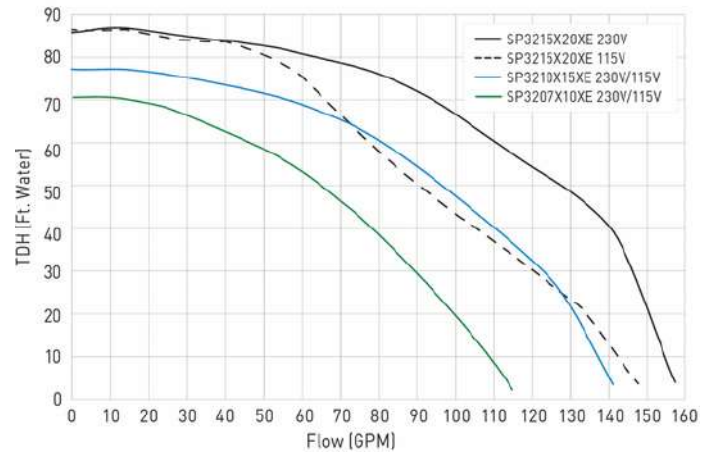

TRISTAR XE MAX SPEED PERFORMANCE COMPARISON