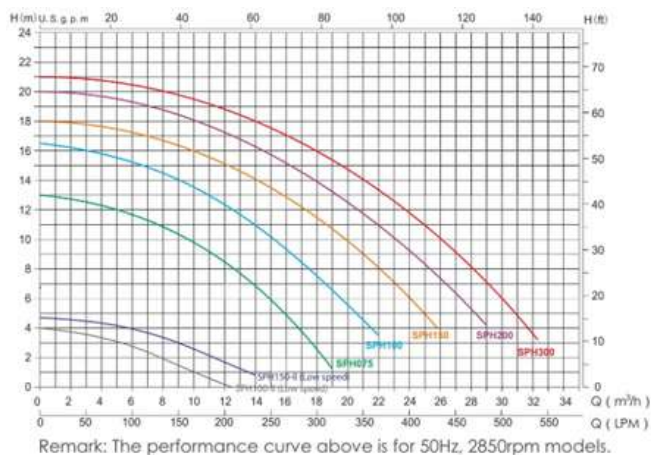

Emaux's production facility is ISO9001 certified, and the most stringent international standards have been met for individual products. The rapid advance in technology and the complexity of machines and devices have made quality assurance (QA) more critical and challenging. Emaux's quality policy is to ensure safe and trouble-free products are supplied to the market.

EMAUX SPH SERIES

Strong, reliable and performing pump to suit the professionals needs on new installations and retrofit. And we listen our customers, the result is Super-Power pump.

SS 050		Emaux super pump 0.50hp	15	40FT	220V/60HZ
SPH075	88029704	Super Power PUMP Series 0.75hp	20	40FT	220V/60HZ
SPH100	88029705	Super Power PUMP Series 1.00hp	55	40FT	220V/60HZ
SPH150	88029707	Super Power PUMP Series 1.50hp	73	40FT	220V/60HZ
SPH200	88029708	Super Power PUMP Series 2.00hp	88	40FT	220V/60HZ
SPH300	880297091	Super Power PUMP Series 3.00hp	100	40FT	220V/60HZ

EMAUX SC SERIES

The SC pump is quiet running and energy efficient. 1.5-inch suction and discharge port with a transparent lid. It operates at a low decibel and energy consumption which requires minimal maintenance.

SC 100	SC 100 POOL PUMP	55	30FT	220V/60HZ
SC150	SC 150 POOL PUMP	60	30FT	220V/60HZ

EMAUX SB SERIES

The SB Series pump delivers high flow and energy efficiency ultra performance. 2-inch suction and discharge port with a transparent lid. Ring lock seal design to eliminate suction leaks and to maximize suction efficiency.

SB10	SB10 2" 1.0HP POOL PUMP	55	30FT	220V/60HZ
SB15	SB15 2" 1.5HP POOL PUMP	88	30FT	220V/60HZ
SB20	SB20 2" 2.0HP POOL PUMP	110	30FT	220V/60HZ
SB30	SB30 2" 3.0HP POOL PUMP	128	30FT	220V/60HZ