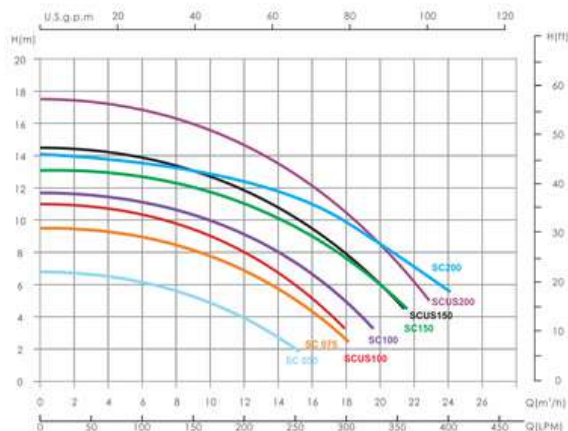

Emaux's production facility is ISO9001 certified, and the most stringent international standards have been met for individual products. The rapid advance in technology and the complexity of machines and devices have made quality assurance (QA) more critical and challenging. Emaux's quality policy is to ensure safe and trouble-free products are supplied to the market.

EMAUX SPH SERIES

Strong, reliable and performing pump to suit the professionals needs on new installations and retrofit. And we listen our customers, the result is Super-Power pump.

SS 050		Emaux super pump 0.50hp	15	40FT	220V/60HZ
SPH075	88029704	Super Power PUMP Series 0.75hp	20	40FT	220V/60HZ
SPH100	88029705	Super Power PUMP Series 1.00hp	55	40FT	220V/60HZ
SPH150	88029707	Super Power PUMP Series 1.50hp	73	40FT	220V/60HZ
SPH200	88029708	Super Power PUMP Series 2.00hp	88	40FT	220V/60HZ
SPH300	880297091	Super Power PUMP Series 3.00hp	100	40FT	220V/60HZ

EMAUX SC SERIES

The SC pump is quiet running and energy efficient. 1.5-inch suction and discharge port with a transparent lid. It operates at a low decibel and energy consumption which requires minimal maintenance.

SC 100	SC 100 POOL PUMP	55	30FT	220V/60HZ
SC150	SC 150 POOL PUMP	60	30FT	220V/60HZ

EMAUX SB SERIES

The SB Series pump delivers high flow and energy efficiency ultra performance. 2-inch suction and discharge port with a transparent lid. Ring lock seal design to eliminate suction leaks and to maximize suction efficiency.

SB10	SB10 2" 1.0HP POOL PUMP	55	30FT	220V/60HZ
SB15	SB15 2" 1.5HP POOL PUMP	88	30FT	220V/60HZ
SB20	SB20 2" 2.0HP POOL PUMP	110	30FT	220V/60HZ
SB30	SB30 2" 3.0HP POOL PUMP	128	30FT	220V/60HZ