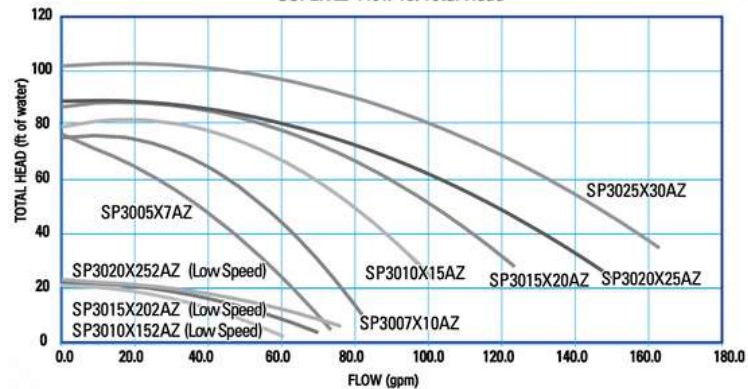

Model	Motor HP	TDH FT.	Flowrate GPM	Volts
SP3015X20AZ	2.0	40	112	230
SP3020X25AZ	2.5	40	132	230
SP3025X30AZIMG	3.0	40	157	230

SUPER II Flow vs. Total Head

HAYWARD

TRISTAR XE PUMP

These ultra efficient large capacity pumps are built to last and engineered to perform even under the most demanding conditions.