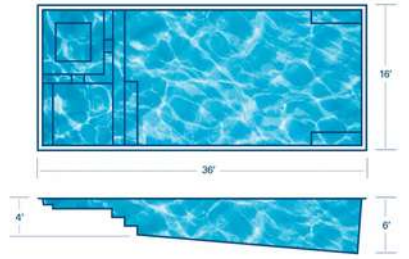

• RIM FLOW

Rim flow spas—also called mirror spas, full-perimeter spas, and 360-degree overflow spas—represent a dramatic style of elevated custom spa with specially configured exposed tile- or stone-covered walls that allow the water inside to sleekly run over the spa's entire perimeter into the swimming pool below.