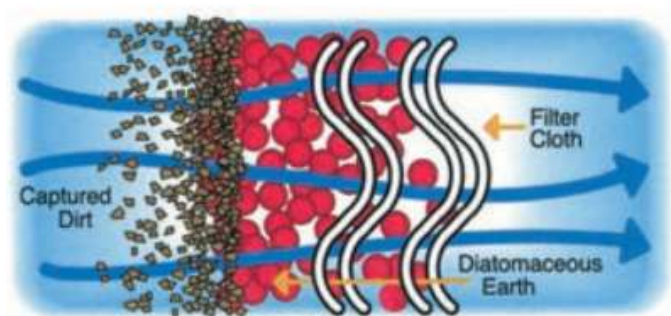

PENTAIR EASY CLEAN D.E. FILTER

The EasyClean D.E. Inground Filter makes it even easier to enjoy the added water clarity that only D.E. media can deliver. This simple, trouble-free and highly effective filter features a fiberglass-reinforced, chemical-resistant, polypropylene tank with no-tool servicing for easier cleaning.

Model Number	Filter Area Sq. Ft.	Vertical Clearance*	Filter Diameter	D.E. Required (lbs.)	Flow Rate GPM	Turnover Capacity (Gallons)		
						8 hrs.	10 hrs.	12 hrs.
EC60	15	39 in	15.5 in	1.3	60	28,000	36,000	43,000
EC90	30	76 in	15.5 in	2.4	90	43,200	54,000	64,800

*Required clearance to remove filter elements **Maximum flow rate