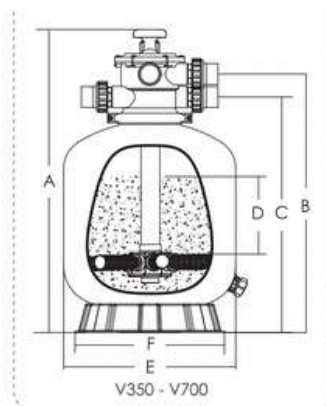

V Series Filter is equipped with :

1. 6-way clamp/bolt style multiport valve (1.5"MPV01, 2"MPV02, 2.5"MPV12)
2. universal standard of union connection
3. pressure gauge
4. lateral system