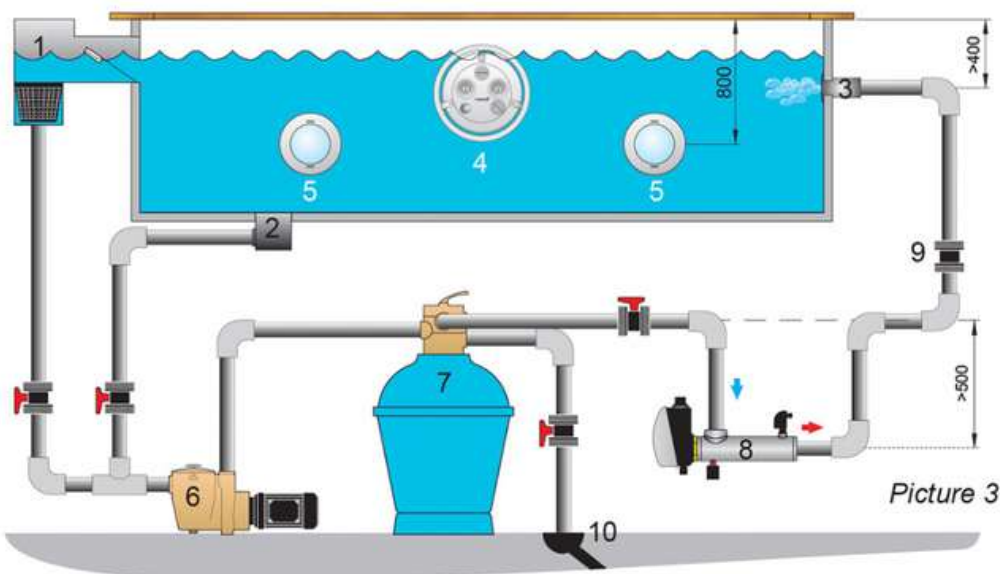

BASIC SWIMMING POOL PLUMBING DESIGN

1. Skimmer
2. Main drain
3. Inlet
4. JetSwim
5. Light
6. Pump
7. Filter
8. Electric heater
9. Check valve
10. Drain

IN NEED OF POOL EXPERTS?

www.poolmaster.com.ph

02 8-557-1585
 +63 915 -888 -1660

19B Caimito St., cor. MRT Ave., Central Signal Village, Taguig City, Philippines ,1633