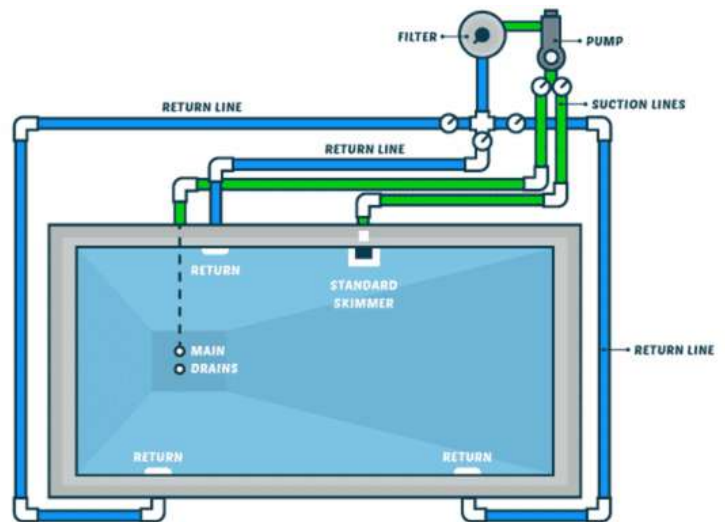

• SKIMMER

The term “skimmer pool” comes from a device called skimmer. This unit takes water from the reservoir for cleaning and disinfection. The skimmer can be found under the top edge of the swimming pool.