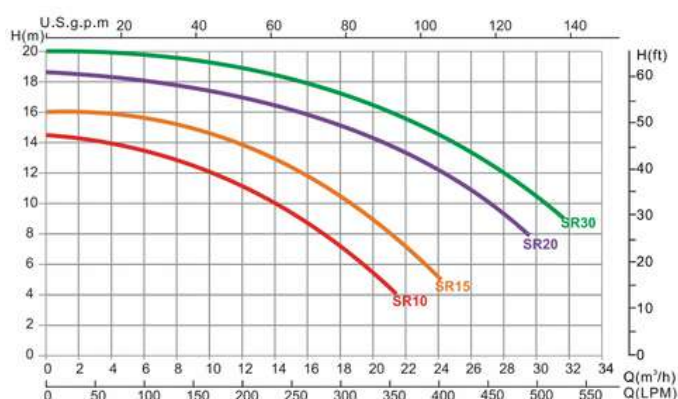

SB10	SB10 2" 1.0HP POOL PUMP	55	30FT	220V/60HZ
SB15	SB15 2" 1.5HP POOL PUMP	88	30FT	220V/60HZ
SB20	SB20 2" 2.0HP POOL PUMP	110	30FT	220V/60HZ
SB30	SB30 2" 3.0HP POOL PUMP	128	30FT	220V/60HZ